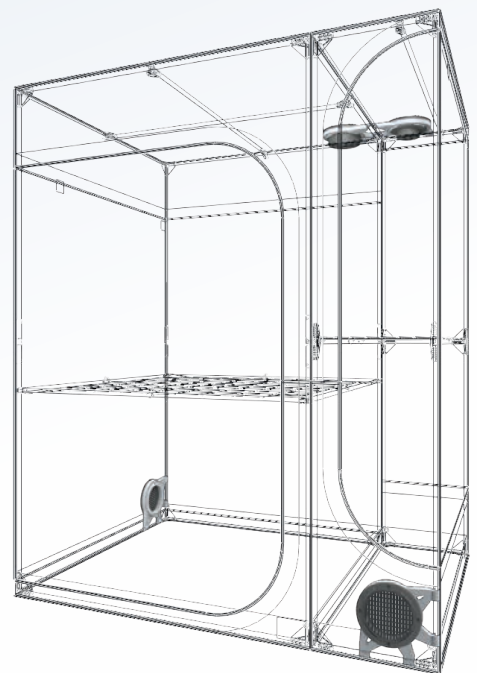

**Canvas & accessories
assembly p.6**

**SPACE BOOSTER, WEBIT,
DUCTING & CABLE FLANGES**

METRIC

HOBBY LODGE		REV	WGTT	HANDLING			LIGHTING		VOL	VENTILATION ADVISED			
REF	DESIGNATION		Net	#	L	Weight	Advised	Advised	m3	HPs/HOT	Intake	LED/COLD	Intake
			kg		cm	Per Pole	HPS	LED		Extraction		Extraction	Intake
L100	Lodge 100 x 60 x 158 cm	R4.00	13,5	3	60	10 kg	HPS250W	1 LED200W	0,6	70 m3/h	-	35 m3/h	-
L160	Lodge 160 x 120 x 198 cm	R4.00	21,0	3	120	10 kg	HPS600W	3 LED200W	2,9	345 m3/h	173 m3/h	175 m3/h	-

IMPERIAL

HOBBY LODGE		REV	WGTT	HANDLING			LIGHTING		VOL	VENTILATION ADVISED			
REF	DESIGNATION		Net	#	L	Weight	Advised	Advised	cf	HPs/HOT	Intake	LED/COLD	Intake
			lb		in	Per Pole	HPS	LED		Extraction		Extraction	Intake
L100	Lodge 31/3' x 2' x 51/4'	R4.00	29,8	3	24	20 lb	HPS250W	1 LED200W	21	41 cfm	-	21 cfm	-
L160	Lodge 51/4' x 4' x 62/3'	R4.00	46,3	3	47	20 lb	HPS600W	3 LED200W	100	199 cfm	100 cfm	100 cfm	-