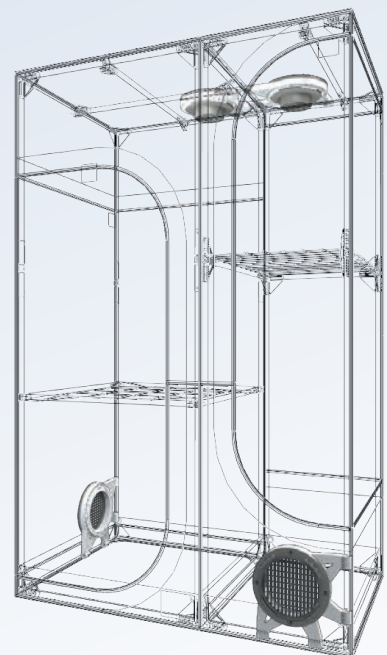

secret JARDIN

ASSEMBLY INSTRUCTIONS

LODGE R4.00

ACCESSORIES	p.3
STRUCTURE ASSEMBLY	p.4
CANVAS & ACCESSORIES ASSEMBLY	p.6
CONFIGURATION	p.8

DUCTING FLANGE Ø16

Ducting Flange x4

Cutting Tool x1

Light Baffle x2

Space Booster x1

WaterTray x2

WebIT x1

PocketIT x1

Pair HookIT x1

CableIT L100 x15
L160 x30

- 8x T16-100 
- 29x T16-60 
- 5 x T16-40 
- 4x T16-Link 

4x Clips

6x C16-H

16x C16-Y

2x C16-T

2x C16-K

4x C16-SB

Canvas & accessories
assembly p.6

21x T16-120

16x T16-100

**Canvas & accessories
assembly p.6**

**SPACE BOOSTER, WEBIT,
DUCTING & CABLE FLANGES**

METRIC

HOBBY LODGE		REV	WGTT	HANDLING			LIGHTING		VOL	VENTILATION ADVISED			
REF	DESIGNATION		Net	#	L	Weight	Advised	Advised	m3	HPs/HOT	Intake	LED/COLD	Intake
			kg		cm	Per Pole	HPS	LED		Extraction		Extraction	Intake
L100	Lodge 100 x 60 x 158 cm	R4.00	13,5	3	60	10 kg	HPS250W	1 LED200W	0,6	70 m3/h	-	35 m3/h	-
L160	Lodge 160 x 120 x 198 cm	R4.00	21,0	3	120	10 kg	HPS600W	3 LED200W	2,9	345 m3/h	173 m3/h	175 m3/h	-