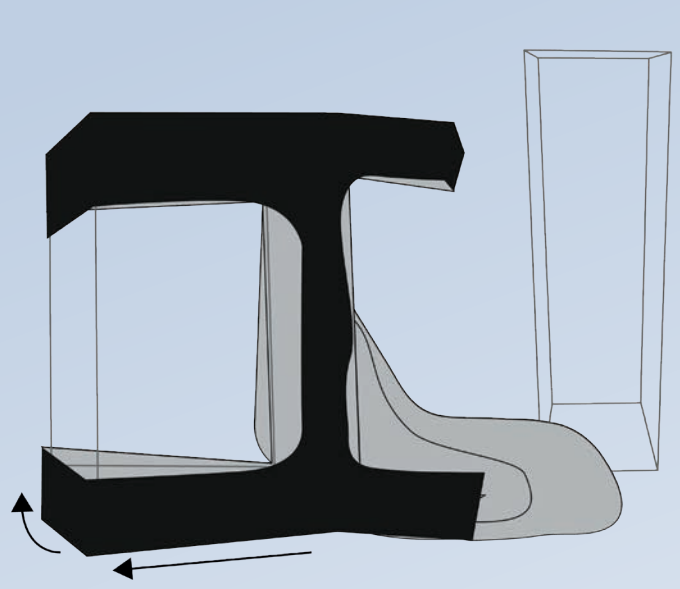

5 x T16-40

4x T16-Link

8x Clips

6x C16-H

16x C16-Y

2x C16-T

2x C16-K

4x C16-SB

**Canvas & accessories
assembly p.6**

**SPACE BOOSTER, WEBIT,
DUCTING & CABLE FLANGES**

METRIC

HOBBY LODGE		REV	WGTT	HANDLING			LIGHTING		VOL	VENTILATION ADVISED			
REF	DESIGNATION		Net	#	L	Weight	Advised	Advised	m3	HPs/HOT	Intake	LED/COLD	Intake
			kg		cm	Per Pole	HPS	LED		Extraction		Extraction	Intake
L100	Lodge 100 x 60 x 158 cm	R4.00	13,5	3	60	10 kg	HPS250W	1 LED200W	0,6	70 m3/h	-	35 m3/h	-
L160	Lodge 160 x 120 x 198 cm	R4.00	21,0	3	120	10 kg	HPS600W	3 LED200W	2,9	345 m3/h	173 m3/h	175 m3/h	-