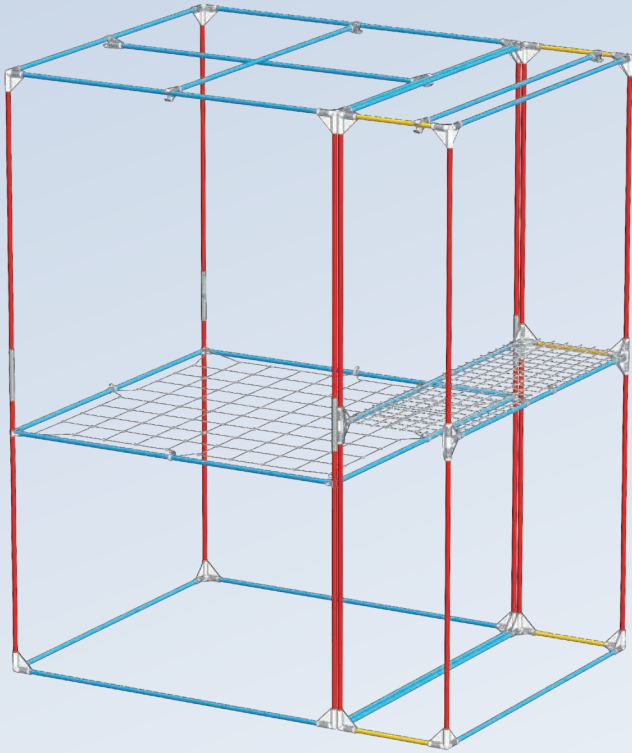

21x T16-120

16x T16-100

5 x T16-40

4x T16-Link

8x Clips

6x C16-H

16x C16-Y

2x C16-T

2x C16-K

4x C16-SB

**Canvas & accessories
assembly p.6**