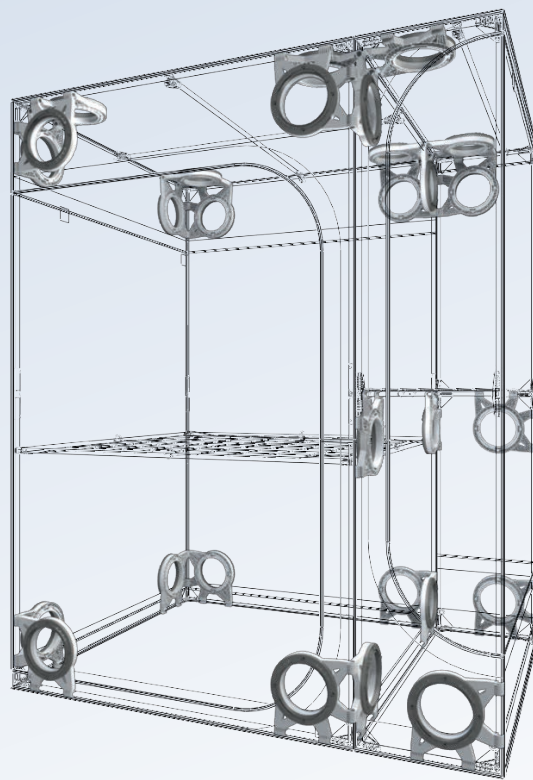

5 x T16-40

4x T16-Link

8x Clips

6x C16-H

16x C16-Y

2x C16-T

2x C16-K

4x C16-SB

**Canvas & accessories
assembly p.6**

**SPACE BOOSTER, WEBIT,
DUCTING & CABLE FLANGES**

METRIC

HOBBY LODGE		REV	WGTT	HANDLING			LIGHTING		VOL	VENTILATION ADVISED			
REF	DESIGNATION		Net	#	L	Weight	Advised	Advised	m3	HPs/HOT	Intake	LED/COLD	Intake
			kg		cm	Per Pole	HPS	LED		Extraction		Extraction	Intake
L100	Lodge 100 x 60 x 158 cm	R4.00	13,5	3	60	10 kg	HPS250W	1 LED200W	0,6	70 m3/h	-	35 m3/h	-
L160	Lodge 160 x 120 x 198 cm	R4.00	21,0	3	120	10 kg	HPS600W	3 LED200W	2,9	345 m3/h	173 m3/h	175 m3/h	-