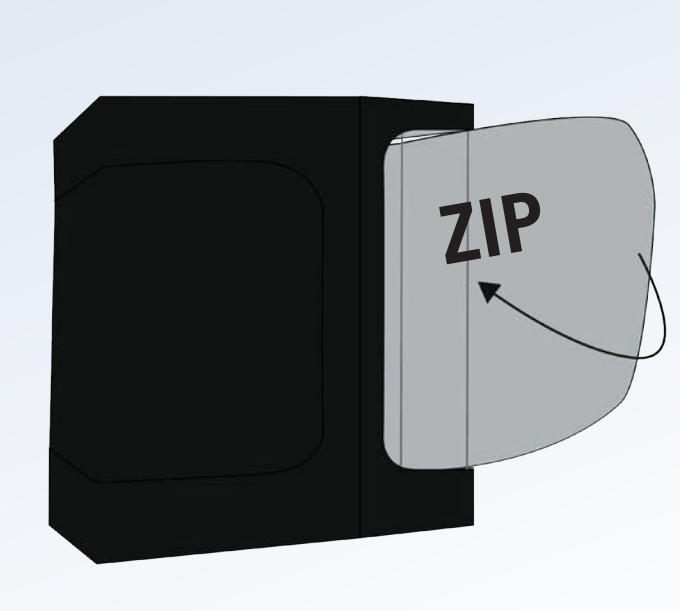

**Canvas & accessories
assembly p.6**

**SPACE BOOSTER, WEBIT,
DUCTING & CABLE FLANGES**

METRIC

HOBBY LODGE		REV	WGTT	HANDLING			LIGHTING		VOL	VENTILATION ADVISED			
REF	DESIGNATION		Net	#	L	Weight	Advised	Advised	m3	HPs/HOT	Intake	LED/COLD	Intake
			kg		cm	Per Pole	HPS	LED		Extraction		Extraction	Intake
L100	Lodge 100 x 60 x 158 cm	R4.00	13,5	3	60	10 kg	HPS250W	1 LED200W	0,6	70 m3/h	-	35 m3/h	-
L160	Lodge 160 x 120 x 198 cm	R4.00	21,0	3	120	10 kg	HPS600W	3 LED200W	2,9	345 m3/h	173 m3/h	175 m3/h	-