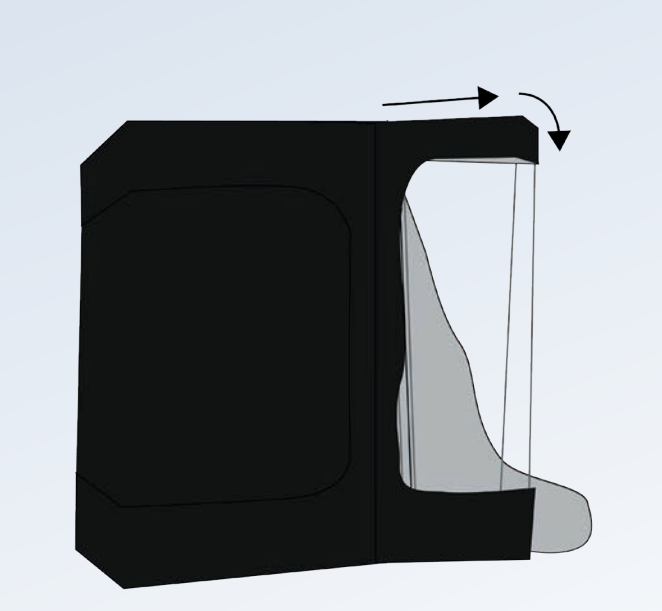

**Canvas & accessories
assembly p.6**

**SPACE BOOSTER, WEBIT,
DUCTING & CABLE FLANGES**

METRIC

HOBBY LODGE		REV	WGTT	HANDLING			LIGHTING		VOL	VENTILATION ADVISED			
REF	DESIGNATION		Net	#	L	Weight	Advised	Advised	m3	HPs/HOT	Intake	LED/COLD	Intake
			kg		cm	Per Pole	HPS	LED		Extraction		Extraction	Intake
L100	Lodge 100 x 60 x 158 cm	R4.00	13,5	3	60	10 kg	HPS250W	1 LED200W	0,6	70 m3/h	-	35 m3/h	-
L160	Lodge 160 x 120 x 198 cm	R4.00	21,0	3	120	10 kg	HPS600W	3 LED200W	2,9	345 m3/h	173 m3/h	175 m3/h	-