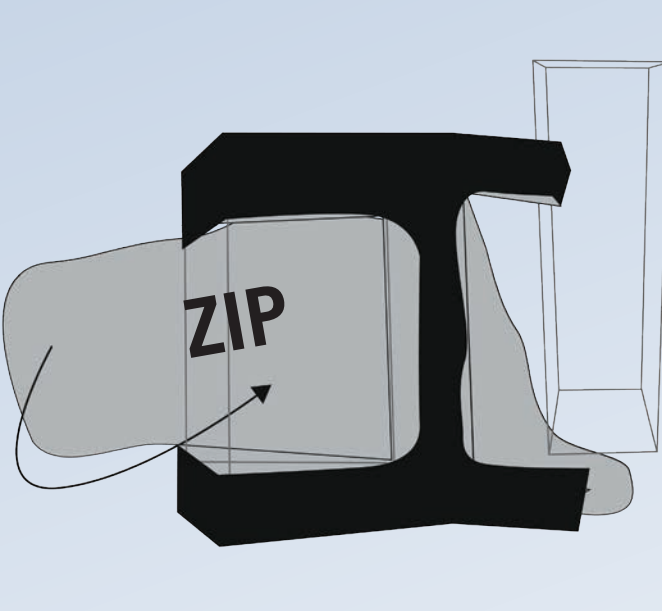

**Canvas & accessories
assembly p.6**

**SPACE BOOSTER, WEBIT,
DUCTING & CABLE FLANGES**

METRIC

HOBBY LODGE		REV	WGTT	HANDLING			LIGHTING		VOL	VENTILATION ADVISED			
REF	DESIGNATION		Net	#	L	Weight	Advised	Advised	m3	HPs/HOT	Intake	LED/COLD	Intake
			kg		cm	Per Pole	HPS	LED		Extraction		Extraction	Intake
L100	Lodge 100 x 60 x 158 cm	R4.00	13,5	3	60	10 kg	HPS250W	1 LED200W	0,6	70 m3/h	-	35 m3/h	-
L160	Lodge 160 x 120 x 198 cm	R4.00	21,0	3	120	10 kg	HPS600W	3 LED200W	2,9	345 m3/h	173 m3/h	175 m3/h	-