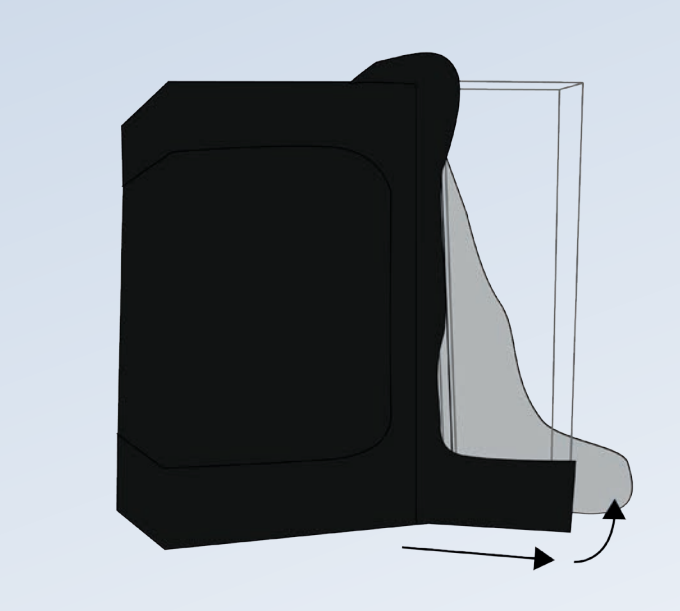

**Canvas & accessories
assembly p.6**

**SPACE BOOSTER, WEBIT,
DUCTING & CABLE FLANGES**

METRIC

HOBBY LODGE		REV	WGTT	HANDLING			LIGHTING		VOL	VENTILATION ADVISED			
REF	DESIGNATION		Net	#	L	Weight	Advised	Advised	m3	HPs/HOT	Intake	LED/COLD	Intake
			kg		cm	Per Pole	HPS	LED		Extraction		Extraction	Intake
L100	Lodge 100 x 60 x 158 cm	R4.00	13,5	3	60	10 kg	HPS250W	1 LED200W	0,6	70 m3/h	-	35 m3/h	-
L160	Lodge 160 x 120 x 198 cm	R4.00	21,0	3	120	10 kg	HPS600W	3 LED200W	2,9	345 m3/h	173 m3/h	175 m3/h	-