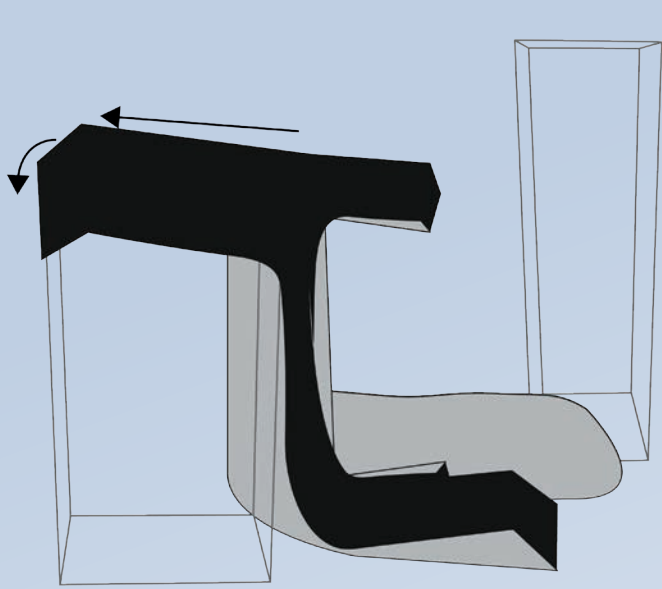

**Canvas & accessories
assembly p.6**

**SPACE BOOSTER, WEBIT,
DUCTING & CABLE FLANGES**

METRIC

HOBBY LODGE		REV	WGTT	HANDLING			LIGHTING		VOL	VENTILATION ADVISED			
REF	DESIGNATION		Net	#	L	Weight	Advised	Advised	m3	HPs/HOT	Intake	LED/COLD	Intake
			kg		cm	Per Pole	HPS	LED		Extraction		Extraction	Intake
L100	Lodge 100 x 60 x 158 cm	R4.00	13,5	3	60	10 kg	HPS250W	1 LED200W	0,6	70 m3/h	-	35 m3/h	-
L160	Lodge 160 x 120 x 198 cm	R4.00	21,0	3	120	10 kg	HPS600W	3 LED200W	2,9	345 m3/h	173 m3/h	175 m3/h	-