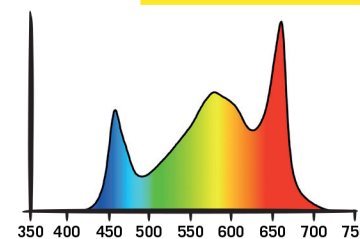

SET UP INCLUDED

Ø 0.6-0.7 inch

Ø 0.7-0.8 inch

Ø 1.0-1.1 inch

Ø 1.2 inch

Adaptor UE/UK/US

TLED REF	DESIGNATION	WGT Net lb	DIMENSIONS			POWER			CABLE & PLUG			TEMPERATURE		
			Length in	Width in	Height in	Cons. W	Voltage V	Freq. Hz	Length ft	Plug Type	Adaptor Included	Working Min-Max	Storing Min-Max	
TLED2630	TLED 26W L21" BLOOMING	0,80	21,3	1,6	1,2	26	110-220	50/60	8	IEC	C/G/A Type	UE/UK/US	32 to 104°F	-4 to 140°F
TLED2665	TLED 26W L21" GROWING	0,80	21,3	1,6	1,2	26	110-220	50/60	8	IEC	C/G/A Type	UE/UK/US	32 to 104°F	-4 to 140°F
TLED4230	TLED 42W L38" BLOOMING	1,30	37,5	1,6	1,2	42	110-220	50/60	8	IEC	C/G/A Type	UE/UK/US	32 to 104°F	-4 to 140°F
TLED4265	TLED 42W L38" GROWING	1,30	37,5	1,6	1,2	42	110-220	50/60	8	IEC	C/G/A Type	UE/UK/US	32 to 104°F	-4 to 140°F