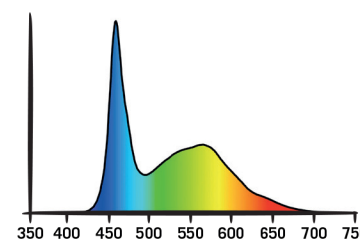

SET UP INCLUDED

Ø 0.6-0.7 inch

Ø 0.7-0.8 inch

Ø 1.0-1.1 inch

Ø 1.2 inch

Adaptor UE/UK/US

TLED REF	DESIGNATION	WGT Net lb	DIMENSIONS			POWER			CABLE & PLUG			TEMPERATURE		
			Length in	Width in	Height in	Cons. W	Voltage V	Freq. Hz	Length ft	Plug Type	Adaptor Included	Working Min-Max	Storing Min-Max	
TLED2630	TLED 26W L21" BLOOMING	0,80	21,3	1,6	1,2	26	110-220	50/60	8	IEC	C/G/A Type	UE/UK/US	32 to 104°F	-4 to 140°F
TLED2665	TLED 26W L21" GROWING	0,80	21,3	1,6	1,2	26	110-220	50/60	8	IEC	C/G/A Type	UE/UK/US	32 to 104°F	-4 to 140°F
TLED4230	TLED 42W L38" BLOOMING	1,30	37,5	1,6	1,2	42	110-220	50/60	8	IEC	C/G/A Type	UE/UK/US	32 to 104°F	-4 to 140°F
TLED4265	TLED 42W L38" GROWING	1,30	37,5	1,6	1,2	42	110-220	50/60	8	IEC	C/G/A Type	UE/UK/US	32 to 104°F	-4 to 140°F